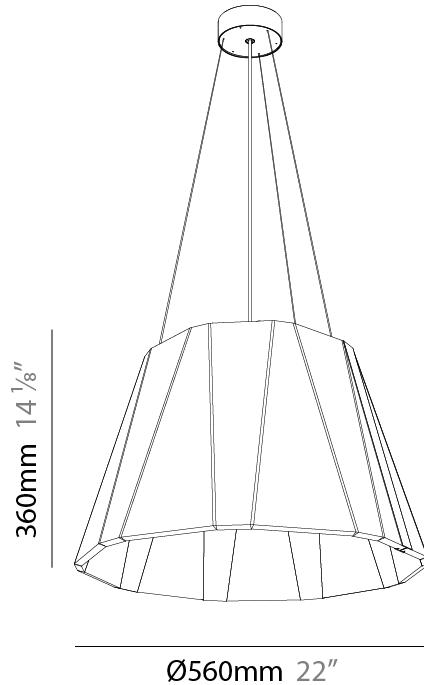

PHYSICAL

Shape: Cone
Diameter (mm): 560
Diameter (in): 22 1/8
Height (mm): 360
Height (in): 14 3/16
Weight (kg): 4.0

Diffuser: [Clear / Microprism / Clear Microprism](#)
Fixture Finish: [SSR / BKV / CWI / CRY / HAB / UFT / ITA / RUA / FTG / MYG / LOD / PUS / FRO / FUP / KIA / POP / BLS / SPG / MEY / GOH / CHC / COM / ABZ / JAG / OBR / MOS / ROR](#)
Holder Finish: [SSR / BKV / CWI / CRY / HAB / LAG / UFT / ITA / RUA / RUR / MIC / FTG / MYG / TWT / LOD / PUS / FRO / FUP / KIA / POP / BLS / SPG / MEY / GOH / GUM / CHC / COM / ABZ / JAG](#)
Acoustic Finish: [SFW / CYW / SEE / SYN / MTS / PMB / TTN / CYB / STO / DPE / BES / SHB / ARE / ANE / VRD / CRF](#)
Fixture Material: Acoustic
Primary Material: Acoustic
Cable Details: [2000mm/78 3/4" or 6000mm/236 1/4" Cable, - Black, Orange, Red, Transparent and White](#)

ELECTRICAL

Lamp Type: LED
Input Wattage (W): 26
Total Output Wattage (W): 23.6
Dimming: Tri-Mode (Non-Dimming and Phase Dimming (120Vac only) and 0-10V Dimming)
Driver Included: Yes
Driver Location: Integrated
Driver Type: Constant Current - Universal
Driver Class: Class 2
Input Voltage (V): 120 - 277
Constant Current (MA): 700mA
Upon Request: [MATTER Dimming / DALI Dimming (Remote)](#)

LED

Color Temperature (°K): [2700 / 3000 / 3500 / 4000](#)
Max. Delivered Lumen (lm): Max 3555
CRI: >90 CRI
Lamp Life (hrs): 50000

OPTICAL

RATINGS AND CERTIFICATIONS

Certified By: Certified for North American Standards
IP rating: IP20