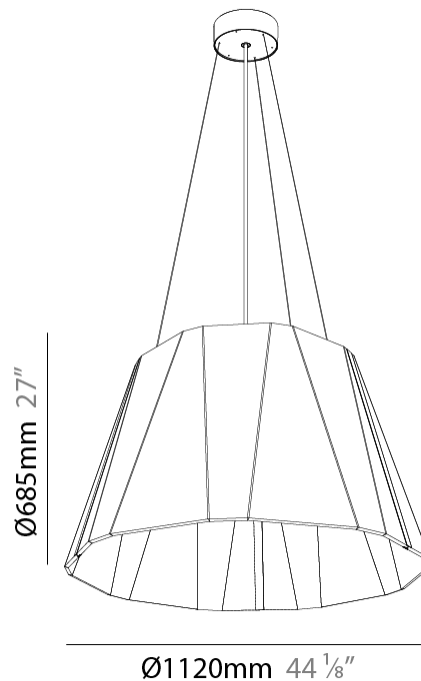

PHYSICAL

Shape: Cone
Diameter (mm): 1120
Diameter (in): 44 1/8
Height (mm): 685
Height (in): 26 15/16
Weight (kg): 14.5

Diffuser: [Clear / Microprism / Clear Microprism](#)
Fixture Finish: [SSR / BKV / CWI / CRY / HAB / UFT / ITA / RUA / FTG / MYG / LOD / PUS / FRO / FUP / KIA / POP / BLS / SPG / MEY / GOH / CHC / COM / ABZ / JAG / OBR / MOS / ROR](#)
Holder Finish: [SSR / BKV / CWI / CRY / HAB / LAG / UFT / ITA / RUA / RUR / MIC / FTG / MYG / TWT / LOD / PUS / FRO / FUP / KIA / POP / BLS / SPG / MEY / GOH / GUM / CHC / COM / ABZ / JAG](#)
Acoustic Finish: [SFW / CYW / SEE / SYN / MTS / PMB / TTN / CYB / STO / DPE / BES / SHB / ARE / ANE / VRD / CRF](#)
Fixture Material: Acoustic
Primary Material: Acoustic
Cable Details: [2000mm/78 3/4" or 6000mm/236 1/4" Cable, - Black, Orange, Red, Transparent and White](#)

ELECTRICAL

Lamp Type: LED
Input Wattage (W): 125
Total Output Wattage (W): 113.6
Dimming: [Tri-Mode (Non-Dimming and Phase Dimming (120Vac only) and 0-10V Dimming)](#)
Driver Included: Yes
Driver Location: Integrated
Driver Class: Class 2
Input Voltage (V): 120 - 277
Constant Current (mA): 700mA & 1400mA
Upon Request: [MATTER Dimming / DALI Dimming (Remote)](#)

LED

Color Temperature (°K): [2700 / 3000 / 3500 / 4000](#)
Max. Delivered Lumen (lm): Max 17980
CRI: >90 CRI
Lamp Life (hrs): 50000

OPTICAL

RATINGS AND CERTIFICATIONS

Certified By: Certified for North American Standards
IP rating: IP20